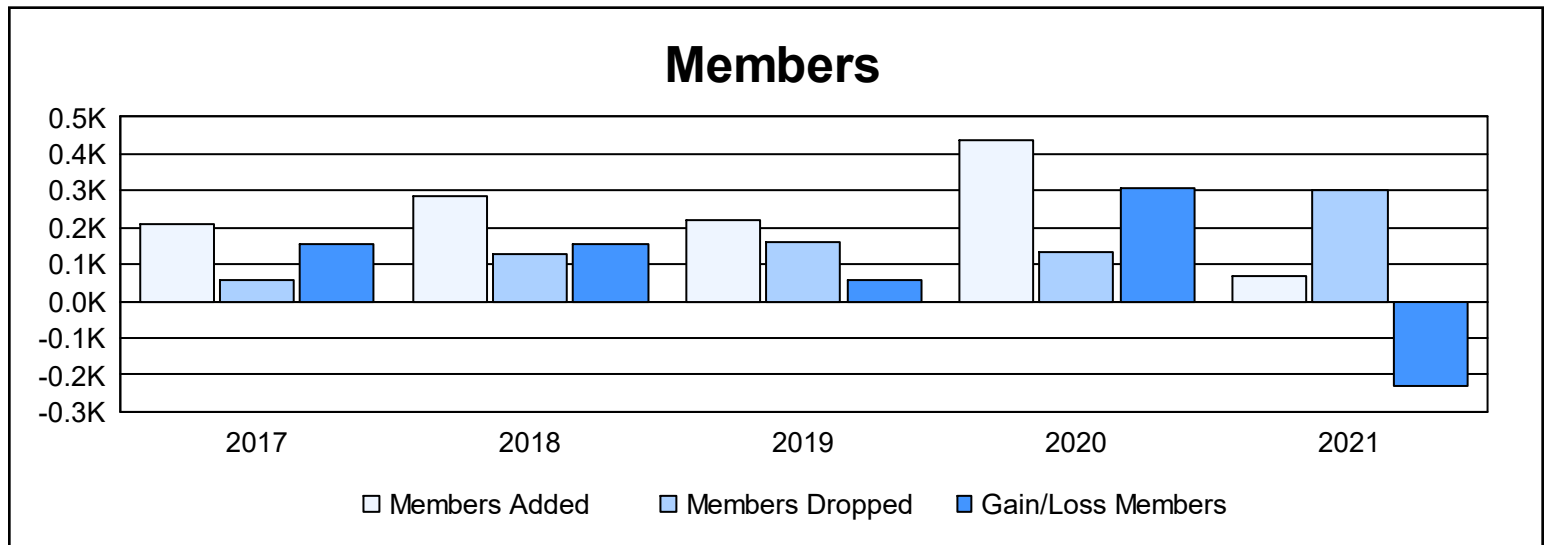

Year	New Clubs	Dropped Clubs	Gain/Loss Clubs	New Members	Charter Members	Reinstate Members	Transfer Members	Total Member Added	Total Members Dropped	Gain/Loss Members
2016-2017	6	0	6	77	133	1	0	211	58	153
2017-2018	2	0	2	207	61	3	12	283	130	153
2018-2019	4	2	2	101	115	2	2	220	161	59
2019-2020	10	1	9	183	248	6	2	439	133	306
2020-2021	1	1	0	47	20	0	0	67	299	-232
<b>Average</b>	<b>5</b>	<b>1</b>	<b>4</b>	<b>123</b>	<b>115</b>	<b>2</b>	<b>3</b>	<b>244</b>	<b>156</b>	<b>88</b>

### Membership Composition June 2021 Cumulative