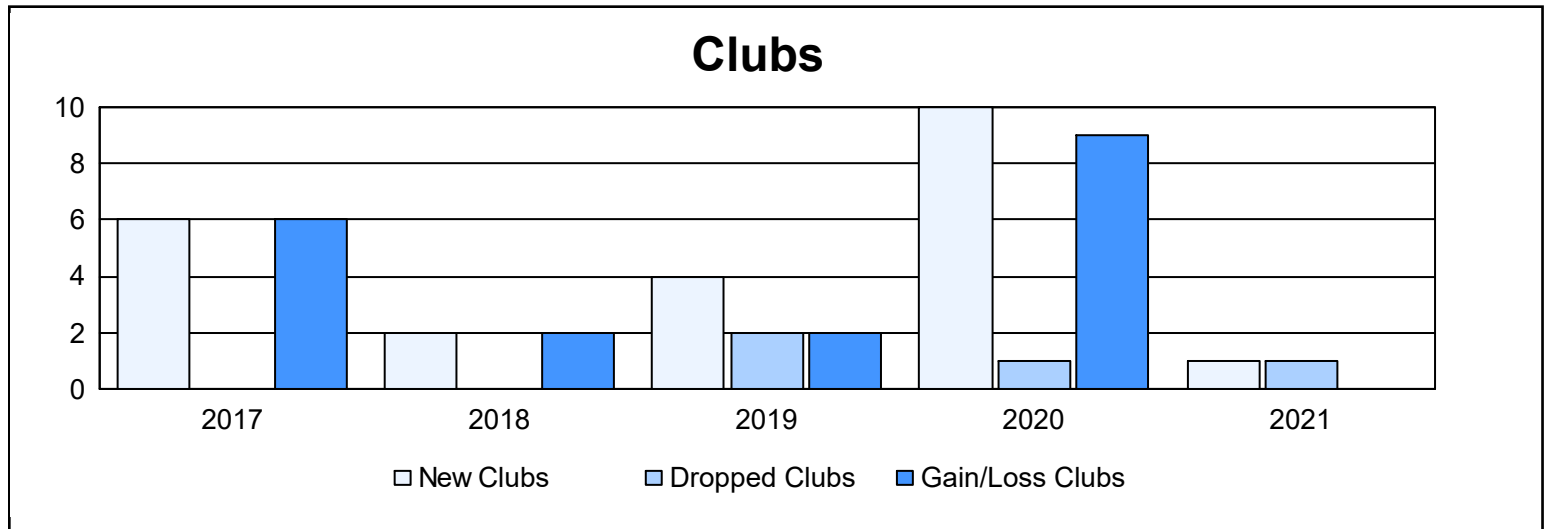

Year	New Clubs	Dropped Clubs	Gain/Loss Clubs	New Members	Charter Members	Reinstate Members	Transfer Members	Total Member Added	Total Members Dropped	Gain/Loss Members
2016-2017	6	0	6	77	133	1	0	211	58	153
2017-2018	2	0	2	207	61	3	12	283	130	153
2018-2019	4	2	2	101	115	2	2	220	161	59
2019-2020	10	1	9	183	248	6	2	439	133	306
2020-2021	1	1	0	47	20	0	0	67	299	-232
<b>Average</b>	<b>5</b>	<b>1</b>	<b>4</b>	<b>123</b>	<b>115</b>	<b>2</b>	<b>3</b>	<b>244</b>	<b>156</b>	<b>88</b>

### Membership Composition June 2021 Cumulative