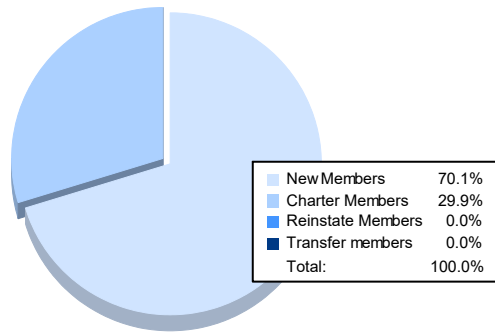

Year	New Clubs	Dropped Clubs	Gain/Loss Clubs	New Members	Charter Members	Reinstate Members	Transfer Members	Total Member Added	Total Members Dropped	Gain/Loss Members
2016-2017	6	0	6	77	133	1	0	211	58	153
2017-2018	2	0	2	207	61	3	12	283	130	153
2018-2019	4	2	2	101	115	2	2	220	161	59
2019-2020	10	1	9	183	248	6	2	439	133	306
2020-2021	1	1	0	47	20	0	0	67	299	-232
<b>Average</b>	<b>5</b>	<b>1</b>	<b>4</b>	<b>123</b>	<b>115</b>	<b>2</b>	<b>3</b>	<b>244</b>	<b>156</b>	<b>88</b>

### Membership Composition June 2021 Cumulative